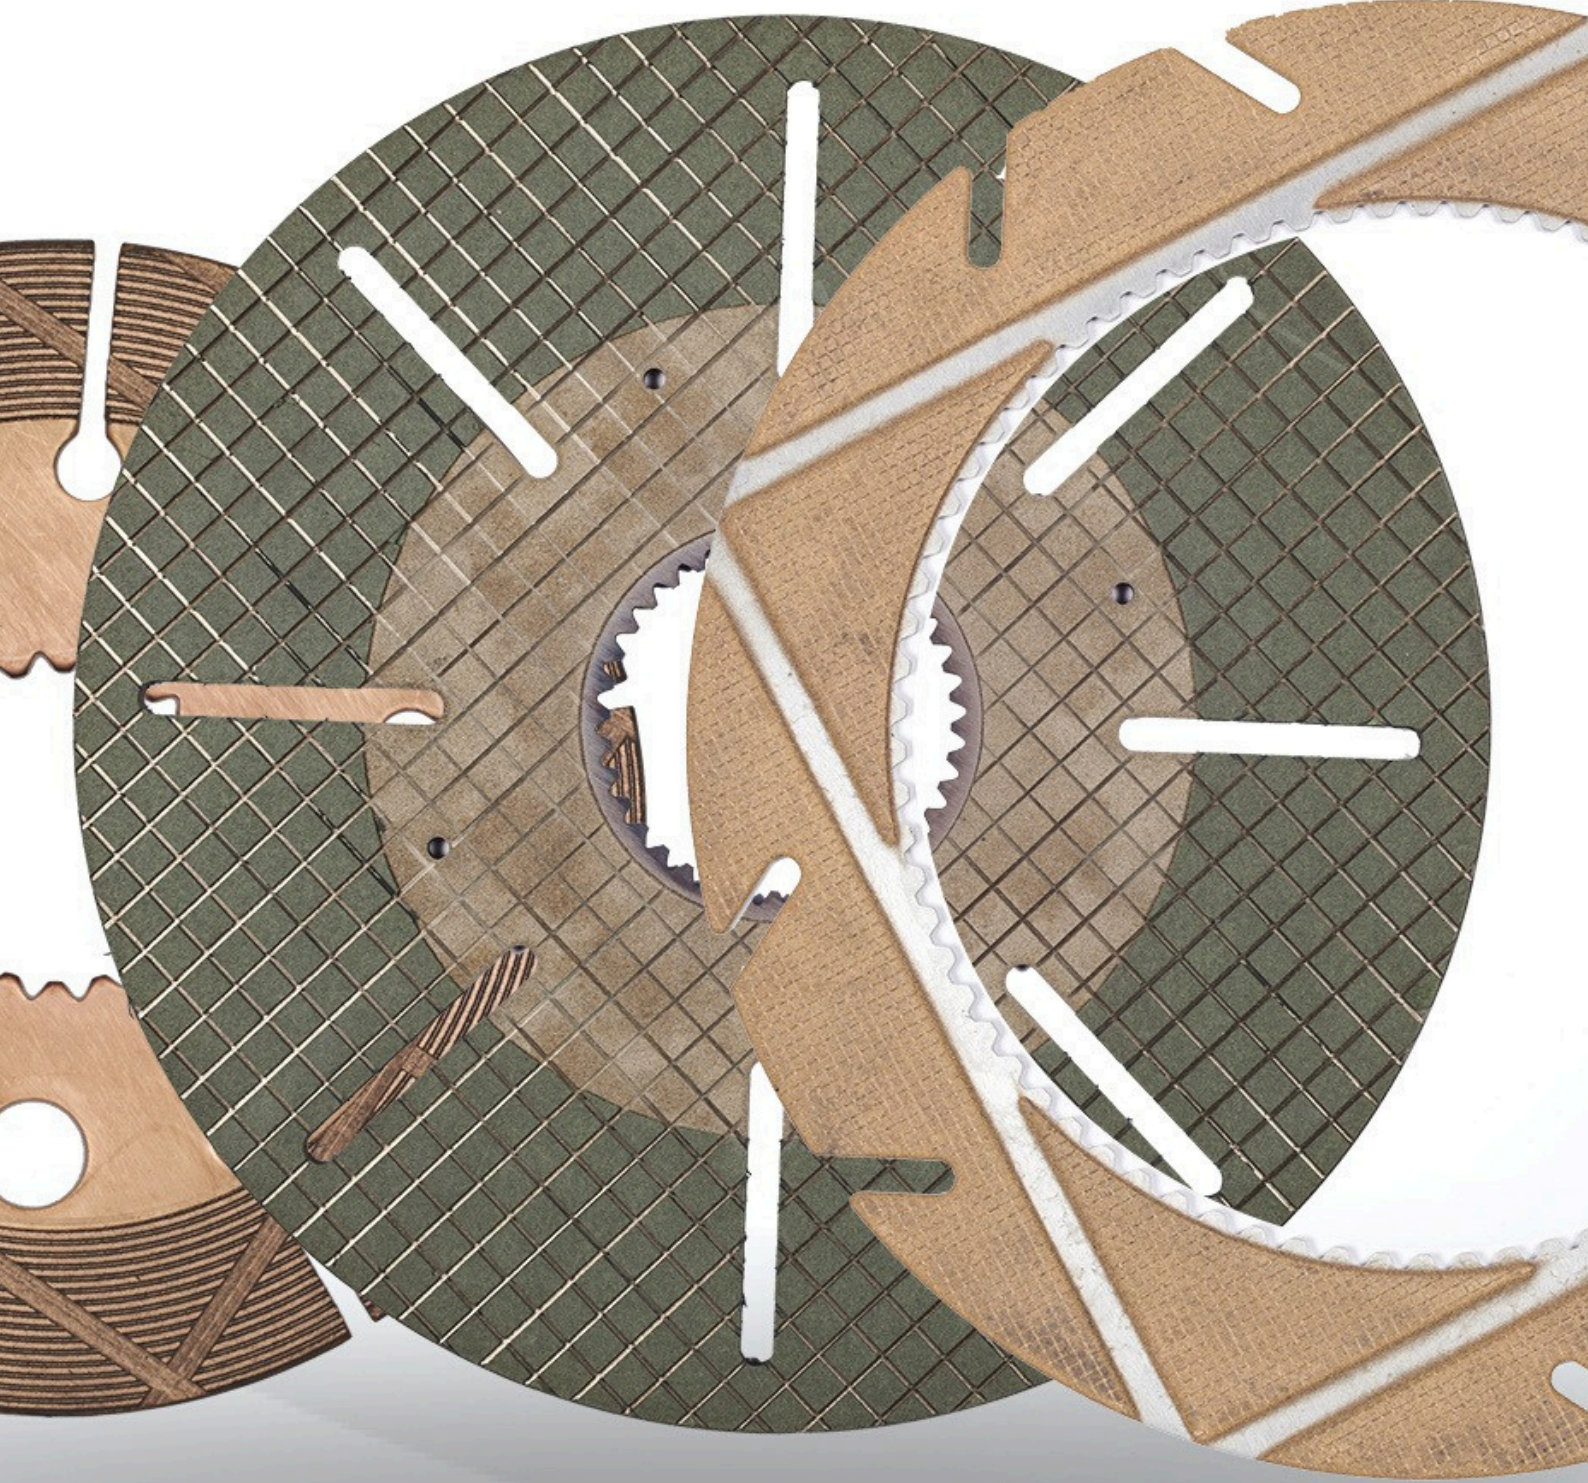

FRICION DISC CATALOGUE

2024

**AYDINONAT FRICTION PRODUCTS
IVEDIK OSB. 1435.CAD, NO:6 OSTIM 06378 YENIMAHALLE
ANKARA - TURKEY**

TEL: +90 312 394 5010

www.aydinonat.com info@aydinonat.com